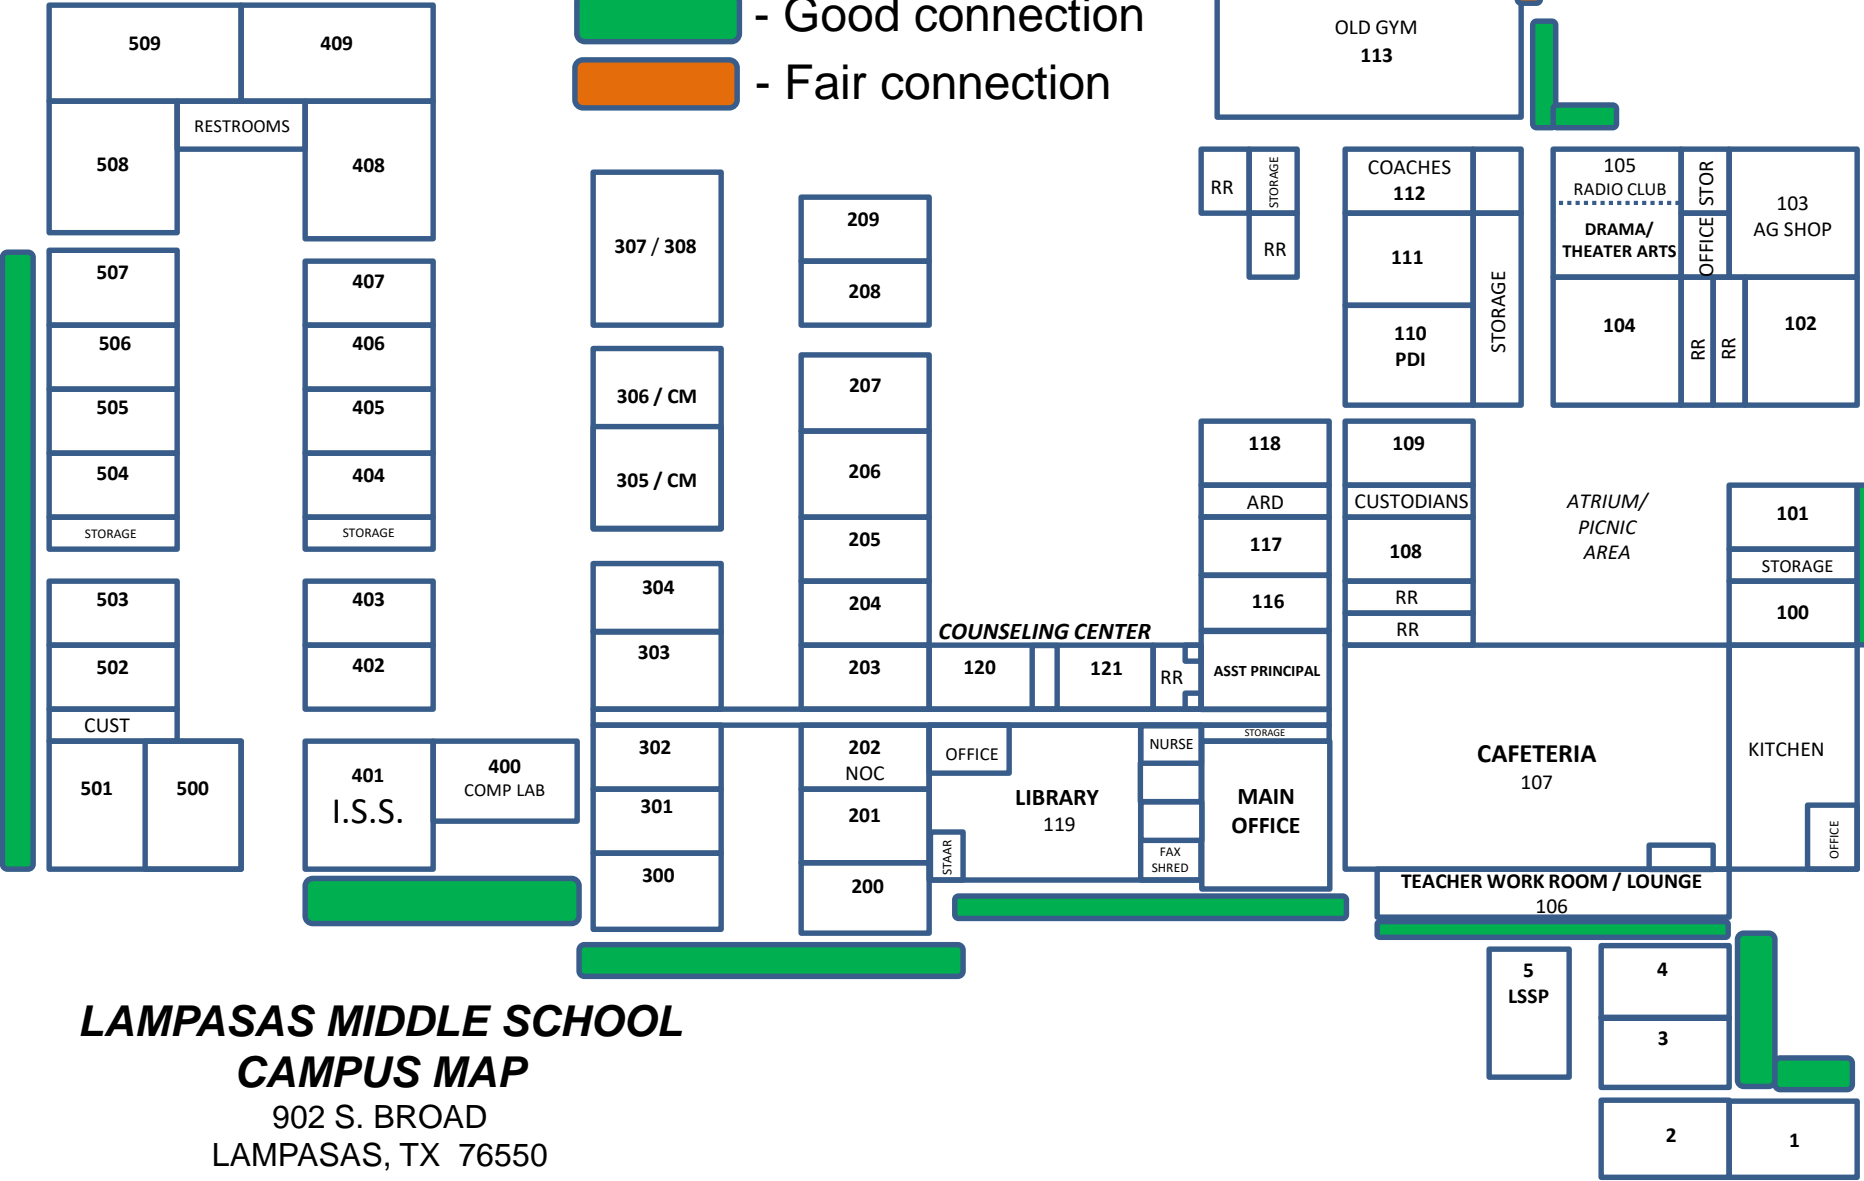

WiFi Map

-  - Good connection
-  - Fair connection

601
BAND
HALL

600
(BOZARTH FOWLER)

LAMPASAS MIDDLE SCHOOL CAMPUS MAP

902 S. BROAD
LAMPASAS, TX 76550